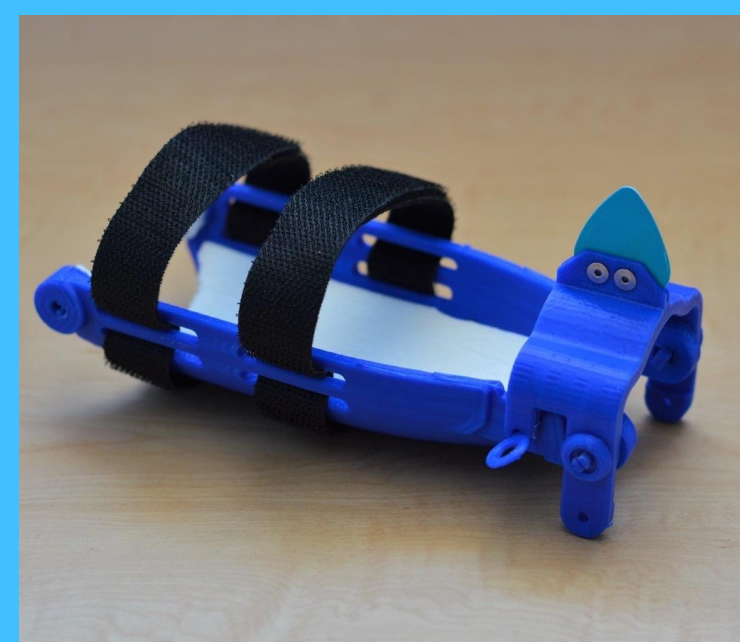

Guitar Pick