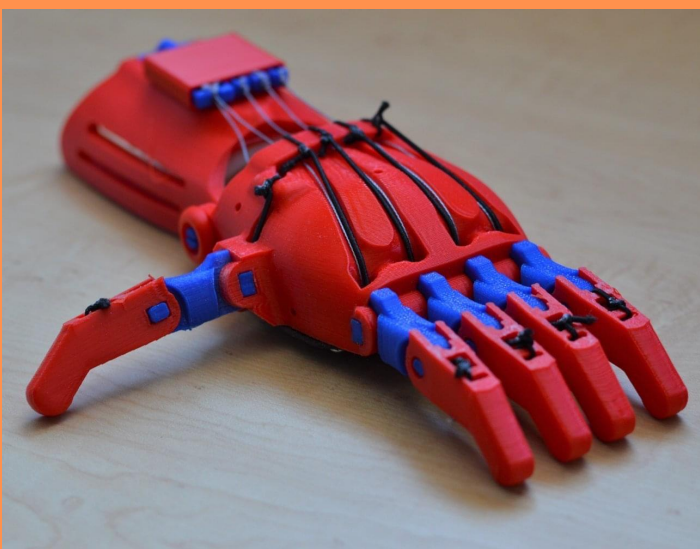

Order a device and have it shipped to you or delivered in person!

<https://www.bme.ufl.edu/labs/grip/>

Hands

Raptor Reloaded

Our hands aid recipients in otherwise difficult tasks and are a great way for them to build confidence.

Available for order:

Raptor Reloaded
Phoenix Hand

K-1 Hand
Knick's Finger

Phoenix Hand

Gaming

Adaptive Controllers

Our adaptive gaming devices make fun activities more accessible.

Available for order:

Single Handed PS4
Adaptive SNES
Single Handed GameCube
Adaptive Gameboy

Adaptive SNES

Devices

Baseball Mitt

Task specific devices help those with limb differences learn skills and develop talents that would normally be difficult for them.

Available for order:

Guitar
Basketball
Violin

Drumstick
Kayak
Baseball

Guitar Pick

Toys

Scout Toy

Adaptive toys give kids a sense of independence while playing.

Available for order: